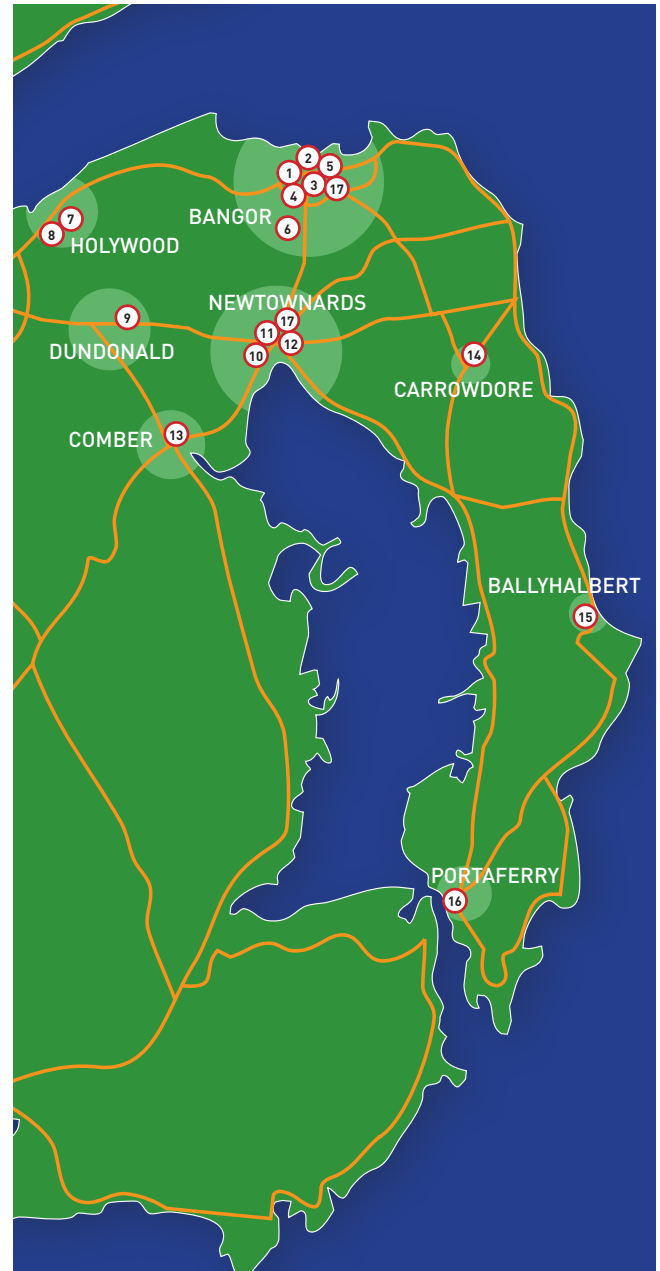

6 CLIFTON SPECIAL SCHOOL
292a Old Belfast Road, Bangor, County Down, BT19 1RH
Tel: 028 9127 0210 www.cliftonschoool.co.uk

7 PRIORY INTEGRATED COLLEGE HOLYWOOD
My Lady's Mile, Holywood, County Down, BT18 9ER
Tel: 028 9042 3481 www.priorycollege.co.uk

8 SULLIVAN UPPER SCHOOL
Belfast Road, Holywood, County Down, BT18 9EP
Tel: 028 9042 8780 www.sullivanupper.co.uk

9 DUNDONALD HIGH SCHOOL
764 Upper Newtownards Road, Dundonald, BT16 1TH
Tel: 028 9048 4271 www.dundonaldhigh.co.uk

10 REGENT HOUSE GRAMMAR SCHOOL
Circular Road, Newtownards, County Down, BT23 4QA
Tel: 028 9181 3234 www.regenthouse.org.uk

11 KILLARD HOUSE SPECIAL SCHOOL
Cannyreagh Road, Donaghadee, County Down, BT21 0AU
Tel: 028 9188 2361

12 MOVILLA HIGH SCHOOL
Donaghadee Road, Newtownards, County Down, BT23 7HA
Tel: 028 9181 2079 www.movillahigh.org.uk

13 NENDRUM COLLEGE COMBER
Darragh Road, Comber, County Down, BT23 5BX
Tel: 028 9187 2361 www.nendrumcollege.ik.org

14 STRANGFORD COLLEGE
Abbey Road, Carrowdore, County Down, BT22 2GB
Tel: 028 9186 1199 www.strangfordcollege.org

15 GLASTRY COLLEGE
14 Victoria Road, Ballyhalbert, County Down, BT22 1DQ
Tel: 028 4277 1226 www.glastrycollege.org.uk

16 ST. COLUMBA'S COLLEGE
2 Ballyphilip Road, Portaferry, County Down, BT22 1RB
Tel: 028 4272 8323

17 SOUTH EASTERN REGIONAL COLLEGE
Castle Park Road, Bangor, County Down, BT20 4TF
Tel: 028 9127 6600 www.serc.ac.uk

For further information on the suite of courses available please contact the respective organisation.